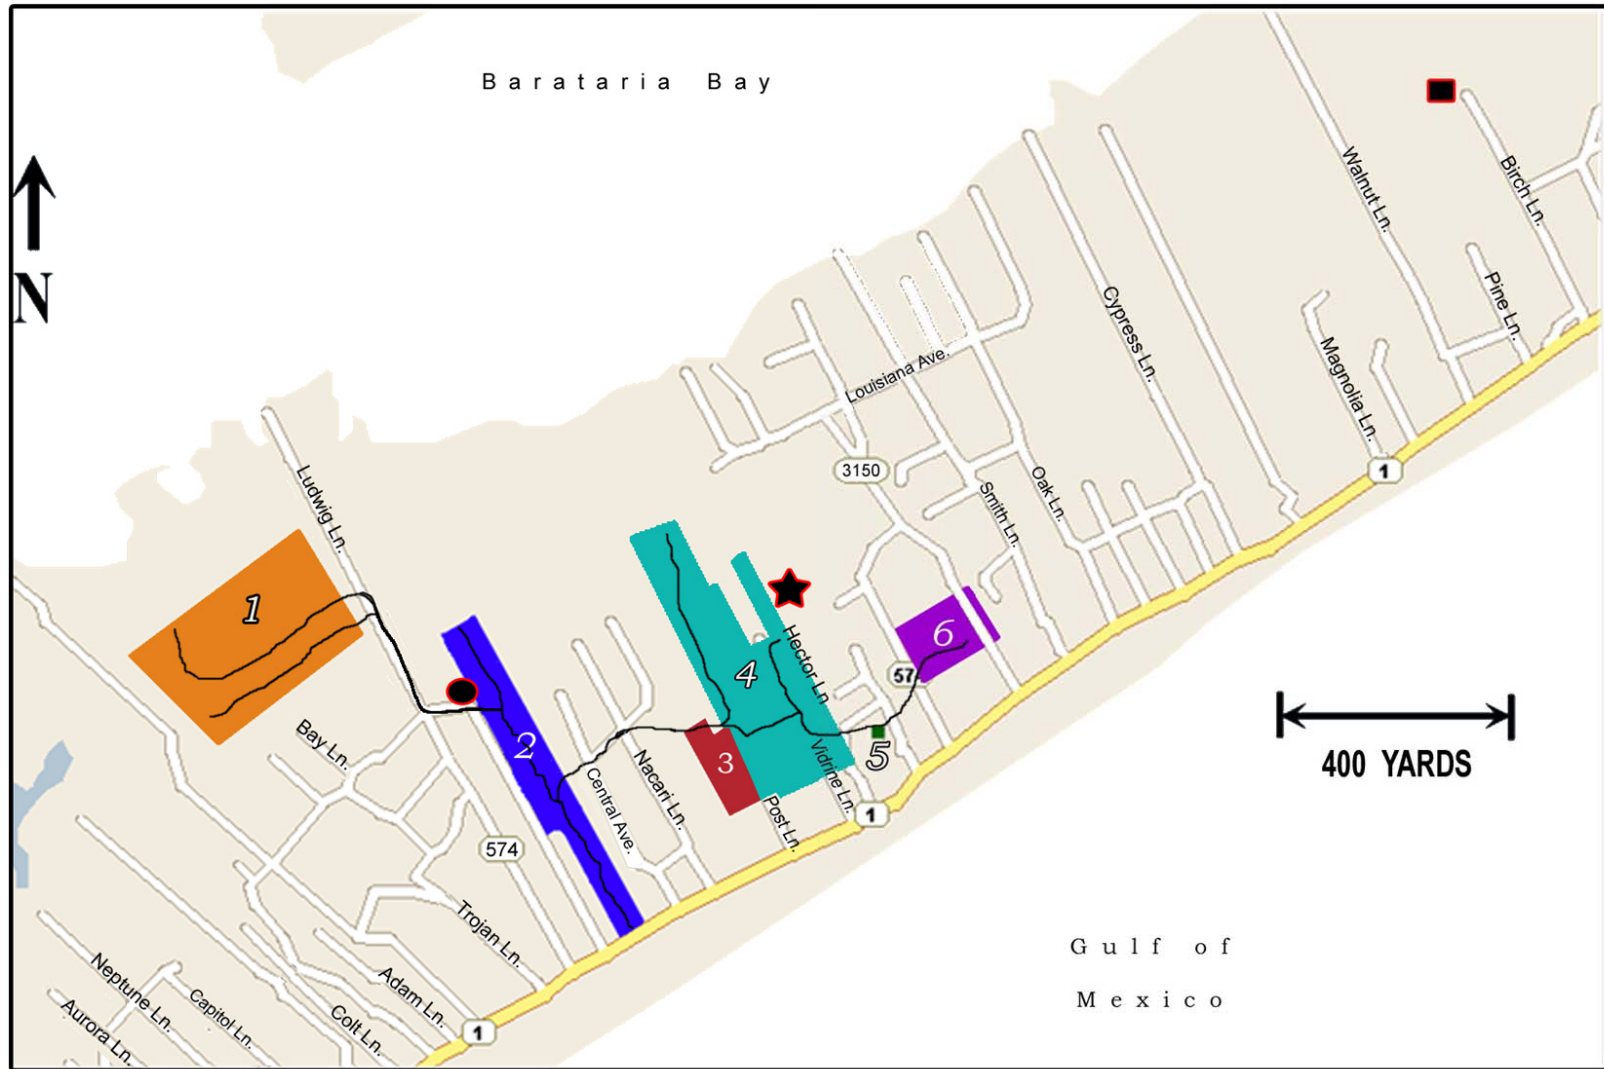

GRAND ISLE BIRDING TRAIL MAP

MAP LEGEND

1	GRAND ISLE PORT COMMISSION	3	MAPLES TRACT	5	GOVAN
2	GRILETTA TRACT	4	LANDRY/LEBLANC	6	LSU LEASE
●	BOBBY SANTINI	★	LANDRY HOUSE	■	BRADBERRY'S HOUSE